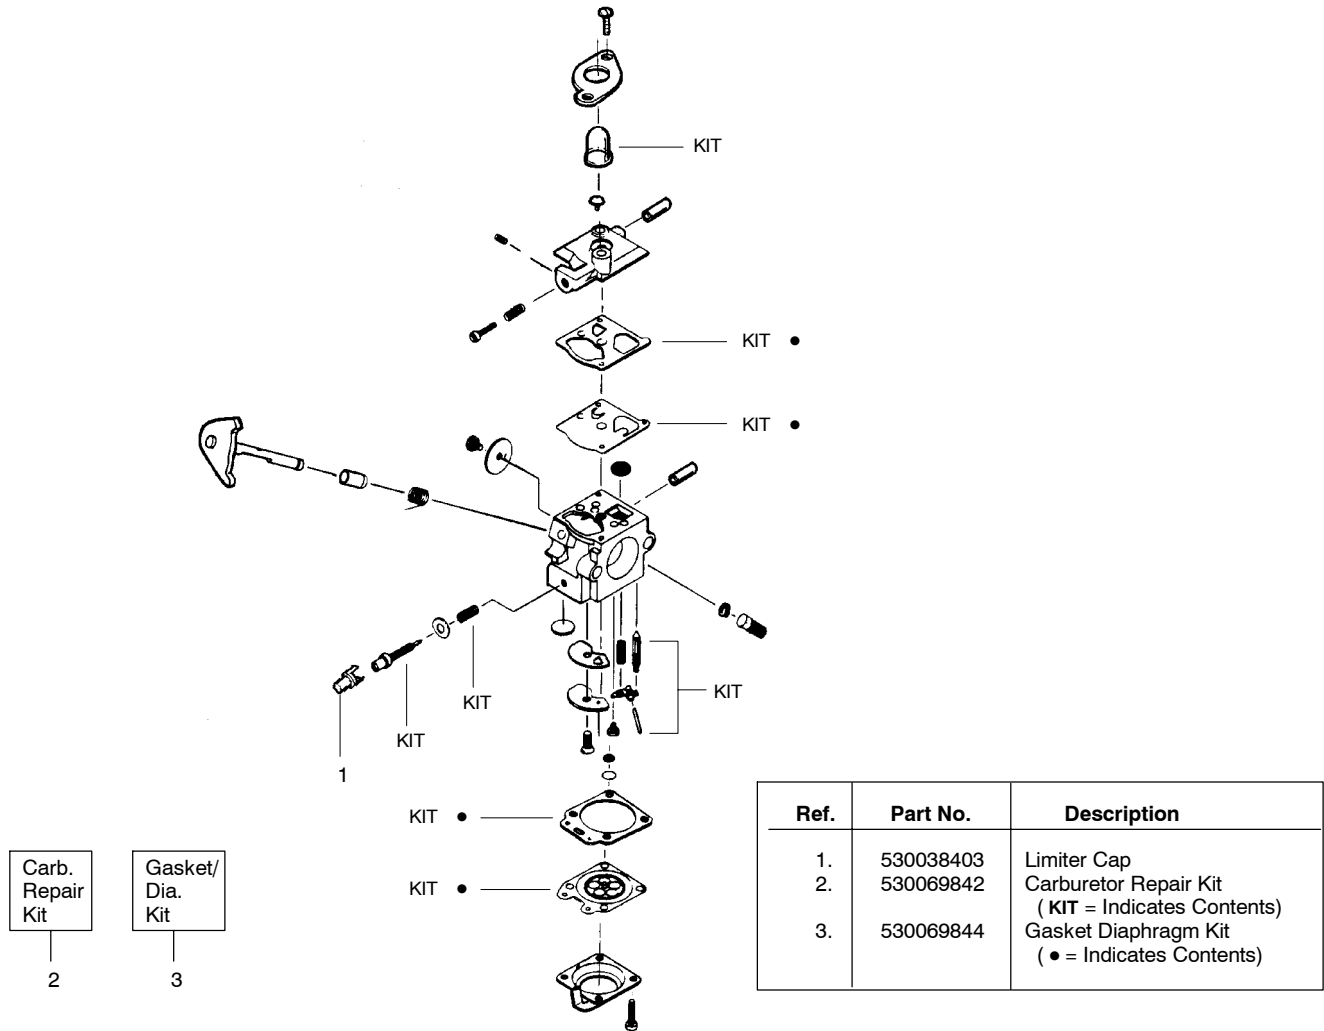

Carburetor Assembly #530069754 (WA-226)

Kit - Carburetor Assembly No. 530071635 - WT-631

Note: No Repair kits are available for this carburetor, please order the complete assembly part number 530-071635 (WT-631)