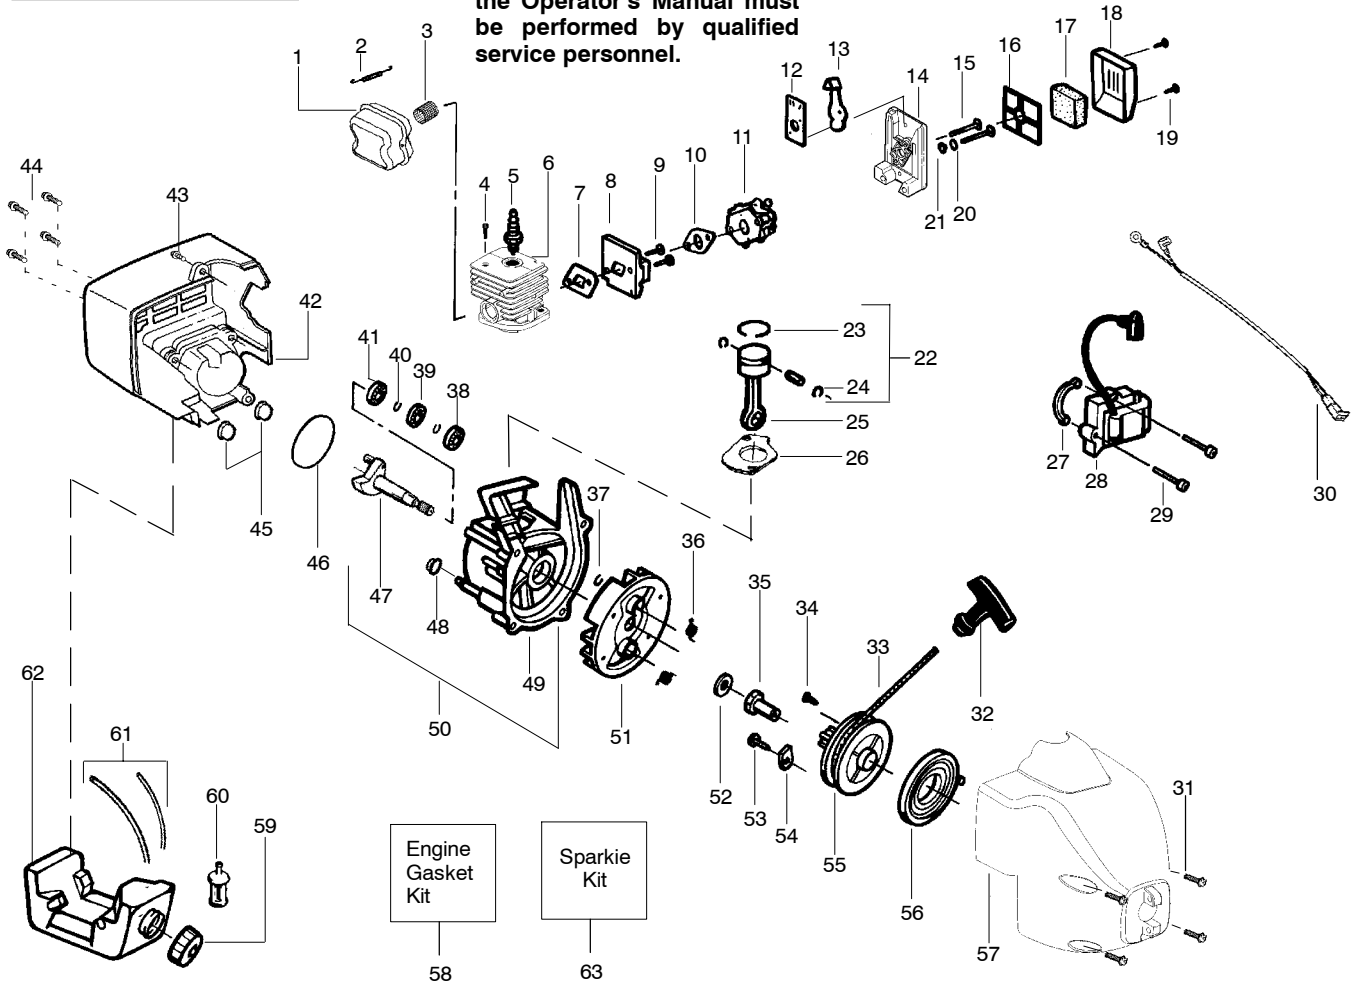

TYPE 2

WARNING

All repairs, adjustments and maintenance not described in the Operator's Manual must be performed by qualified service personnel.

Ref.	Part No.	Description	Ref.	Part No.	Description	Ref.	Part No.	Description
1.	530071390	Kit - Muffler (incl. 2,3)	24.	530015162	Ret.-Piston Pin	48.	530036792	Isolator-C'Case
2.	530042088	Spring-Muffler	25.	530069615	Kit-Conn. Rod Ass'y.	49.	530012414	Assy-Crankcase (Incl. 38-41)
3.	530071391	Screen-Spark Arrestor	26.	530069616	Gasket-Cylinder (Kit)	50.	530071337	Assy-C'case & C'shaft (Incl. 37,47,49)
4.	530015953	Screw-Cylinder	27.	530036145	Spacer-Module	51.	530069886	Assy-Flywheel
5.	Champion	Spark Plug (RCJ 8Y)	28.	530039211	Module-Ignition	52.	530015828	Washer-Flat
6.	530069757	Kit - Cylinder	29.	530015954	Screw	53.	530015775	Screw
7.	530069616	Gasket-Cyl./Carb.(Kit)	30.	530047278	Assy-Switch Wire	54.	530053985	Retainer-Pulley
8.	530069758	Kit - Carb. Adaptor	31.	530015810	Screw	55.	530071536	Kit-Starter Pulley (Incl. 34)
9.	530016014	Screw	32.	530027569	Handle-Starter	56.	530042086	Spring-Starter
10.	530069616	Gasket-Carb. (Kit)	33.	530071542	Kit - Rope	57.	530071526	Assy. - Fan Housing
11.	530069754	Kit - Carburetor Ass'y (Incl. Limiter Cap)	34.	530016326	Screw	58.	530069616	Kit-Engine Gasket (Incl. 7,10,26,46)
12.	530038747	Plate-Choke Mounting	35.	530027953	Coupling-Drive	59.	530014347	Assy-Fuel Cap
13.	530035499	Shutter-Choke	36.	530023817	Spring-Starter Dog	60.	530095646	Assy-Fuel Pickup
14.	530052431	Box-Air	37.	530015941	Retain. Ring-C'shaft	61.	530069599	Kit-Fuel Line
15.	530015887	Screw	38.	530032124	Bearing-Outer	62.	530049933	Assy-Fuel Tank (Incl. cap, lines,filter)
16.	530036569	Plate - Filter Support	39.	530019179	Seal-C'case	63.	507475326	Kit-Sparkie (Incl. spring term. & boot)
17.	530036575	Air Filter- Foam	40.	530015945	Retainer Ring-C'case			
18.	530054414	Cover-Air Filter	41.	530032125	Bearing-Inner			
19.	530015892	Screw	42.	530054299	Shroud-Rear			
20.	530015852	Spacer-Choke	43.	530015886	Screw			
21.	530015254	Washer	44.	530015810	Screw			
22.	530069987	Kit - Piston (Incl. 23, 24 & Pin)	45.	530036793	Isolator-Shroud			
23.	530055120	Ring-Piston	46.	530069616	O-Ring-C'case/Shrd (Kit)			
			47.	530012413	Assy-Crankshaft			

✓ = NEW PART NUMBER FOR THIS IPL

* = REFER TO THE SERVICE REFERENCE INDICATED FOR MORE INFORMATION. (LOCATED AT END OF IPL)