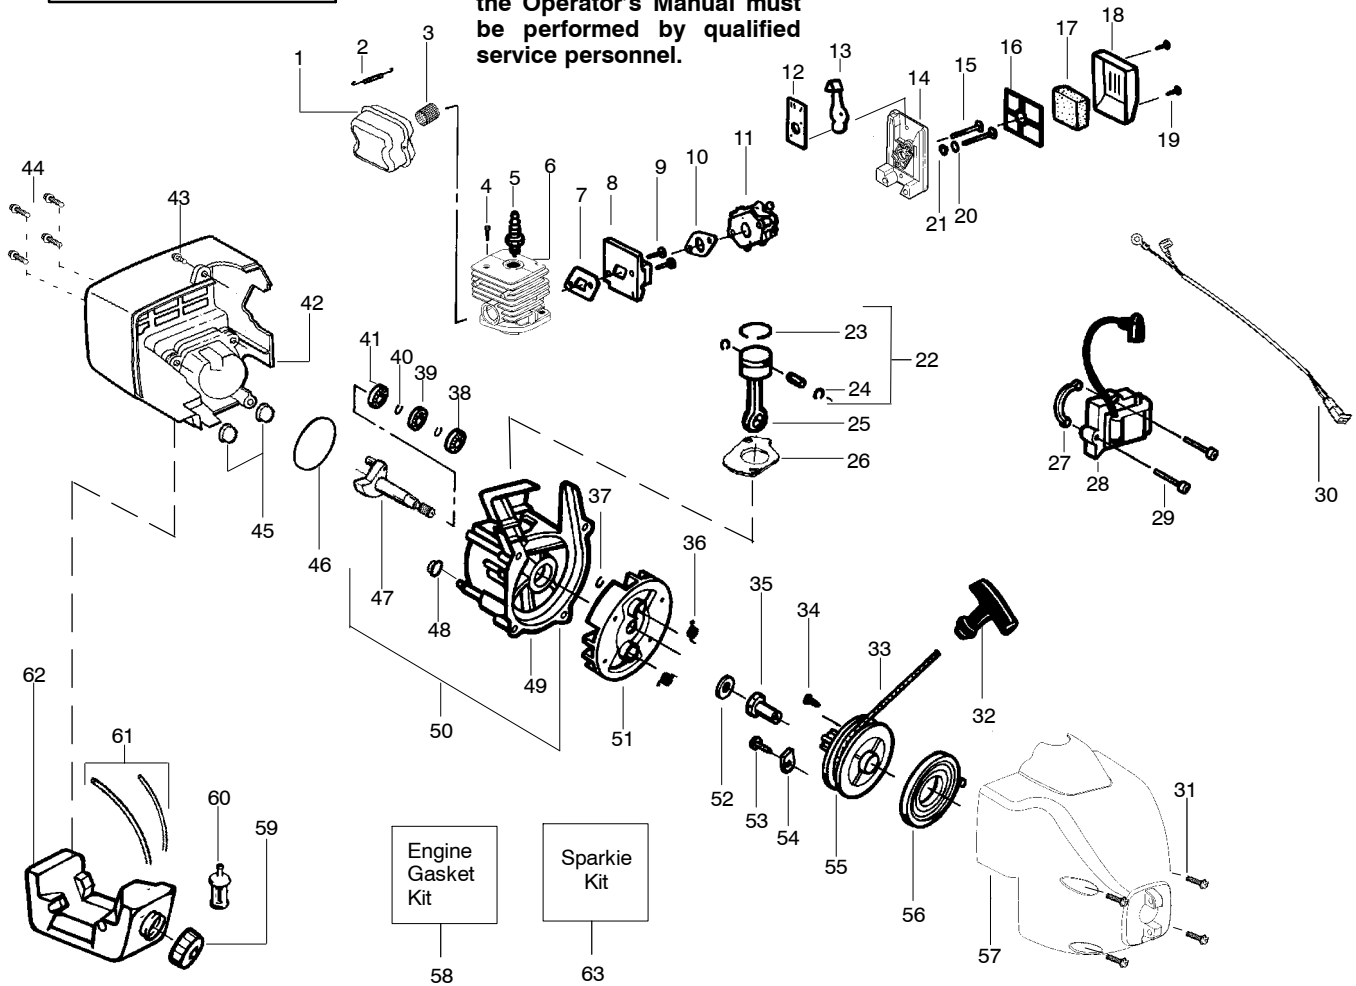

TYPE 1

WARNING
All repairs, adjustments and maintenance not described in the Operator's Manual must be performed by qualified service personnel.

Ref.	Part No.	Description	Ref.	Part No.	Description	Ref.	Part No.	Description
1.	530071390	Kit - Muffler (incl. 2,3)	24.	530015162	Ret.-Piston Pin	48.	530036792	Isolator-C'Case
2.	530042088	Spring-Muffler	25.	530069945	Kit-Conn. Rod Ass'y.	49.	530012414	Assy-Crankcase
3.	530071391	Screen-Spark Arrestor	26.	530071535	Gasket-Cylinder (Kit)			(Incl. 38-41)
4.	530015953	Screw-Cylinder	27.	530036145	Spacer-Module	50.	530071337	Assy-C'case & C'shaft
5.	Champion	Spark Plug (RCJ 8Y)	28.	530039211	Module-Ignition			(Incl. 37,47,49)
6.	530071359	Kit - Cylinder	29.	530015954	Screw	51.	530069886	Assy-Flywheel
7.	530071535	Gasket-Cyl./Carb.(Kit)	30.	530047278	Assy-Switch Wire	52.	530015828	Washer-Flat
8.	530069758	Kit - Carb. Adaptor	31.	530015810	Screw	53.	530015775	Screw
9.	530016014	Screw	32.	530027569	Handle-Starter	54.	530053985	Retainer-Pulley
10.	530071535	Gasket-Carb. (Kit)	33.	530071542	Kit - Rope	55.	530071536	Kit-Starter Pulley
11.	530069754	Kit - Carburetor Ass'y (Incl. Limiter Cap)	34.	530016326	Screw			(Incl. 34)
12.	530038747	Plate-Choke Mounting	35.	530027953	Coupling-Drive	56.	530042086	Spring-Starter
13.	530035499	Shutter-Choke	36.	530023817	Spring-Starter Dog	57.	530071526	Assy. - Fan Housing
14.	530052431	Box-Air	37.	530015941	Retain. Ring-C'shaft	58.	530071535	Kit-Engine Gasket
15.	530015887	Screw	38.	530032124	Bearing-Outer			(Incl. 7,10,26,46)
16.	530036569	Plate - Filter Support	39.	530019179	Seal-C'case	59.	530014347	Assy-Fuel Cap
17.	530036575	Air Filter- Foam	40.	530015945	Retainer Ring-C'case	60.	530095646	Assy-Fuel Pickup
18.	530054414	Cover-Air Filter	41.	530032125	Bearing-Inner	61.	530069599	Kit-Fuel Line
19.	530015892	Screw	42.	530054299	Shroud-Rear	62.	530049933	Assy-Fuel Tank
20.	530015852	Spacer-Choke	43.	530015934	Screw			(Incl. cap, lines,filter)
21.	530015254	Washer	44.	530015810	Screw	63.	507475326	Kit-Sparkie (Incl. spring term. & boot)
22.	530071357	Kit - Piston (Incl. 23, 24 & Pin)	45.	530036793	Isolator-Shroud			
23.	530055120	Ring-Piston	46.	530071535	O-Ring-C'case/Shrd (Kit)			
			47.	530012413	Assy-Crankshaft			

✓ = NEW PART NUMBER FOR THIS IPL

★ = REFER TO THE SERVICE REFERENCE INDICATED FOR MORE INFORMATION. (LOCATED AT END OF IPL)