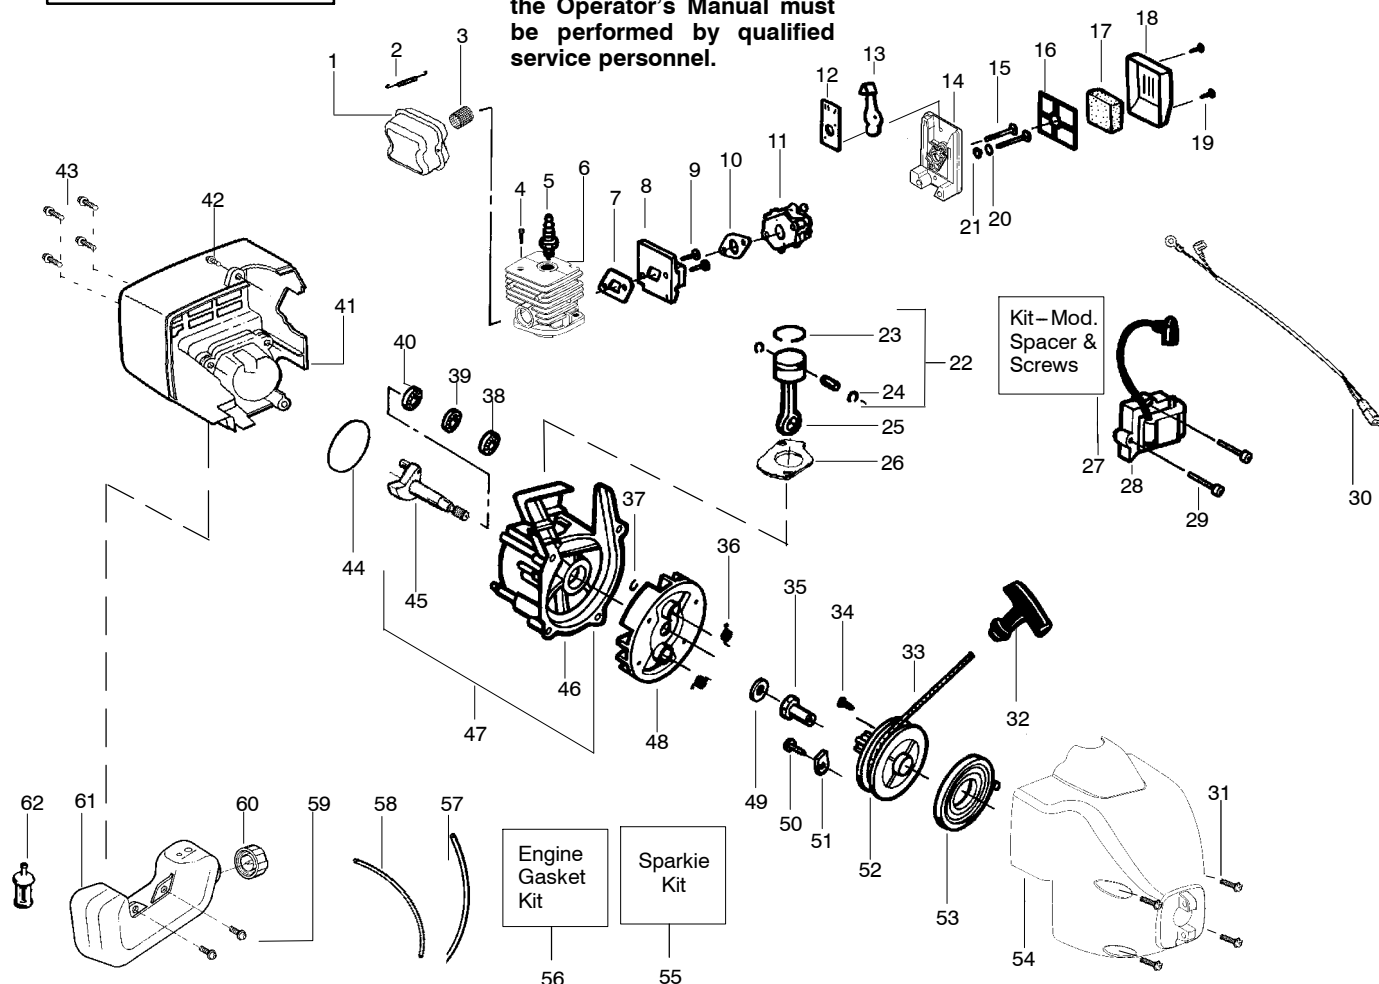

⚠ WARNING
 All repairs, adjustments and maintenance not described in the Operator's Manual must be performed by qualified service personnel.

TYPE 1,2,3,4

Ref.	Part No.	Description	Ref.	Part No.	Description
1.	530053614	Shaft-Flex	17.	530015820	Bolt-Handle/Shield
2.	530055159	Assy-Throttle Cable	18.	530094673	Handle-Assist
3.	530054990	Hsg.-Throttle (Right)	19.	530056425	Hsg.-Throttle (Left)
4.	530038682	Trigger	20.	530069572	Kit-Switch
5.	530016118	Wingnut-Handle/Shield	21.	530016179	Screw
6.	530071538	Kit-Drive Shaft Hsg. Assy.	22.	530049072	Assy-Front Wire
7.	530052287	Limiters-Line	23.	530056401	Wrench
8.	530015814	Screw-Line Limiter		Not Shown	
9.	530015820	Bolt-Handle/Shield			
10.	530071724	Kit-Shield Ass'y. (Incl. 7,8,9 & 15)			
11.	530054222	Assy-Cap		-	Operator Manual
12.	530403949	Guide-Line		530163952	Scan
13.	530095935	Assy.-Wound hub		530163953	Euro
14.	530094543	Dust Cup		530163954	Slov.
15.	530015197	Nut		530056462	Decal-Shaft Warning
16.	530094847	Clamp-Handle		530038973	Decal-Handle Space

✓ = NEW PART NUMBER FOR THIS IPL

* = REFER TO THE SERVICE REFERENCE INDICATED FOR MORE INFORMATION. (LOCATED AT END OF IPL)

TYPE 3

WARNING
All repairs, adjustments and maintenance not described in the Operator's Manual must be performed by qualified service personnel.

✓ = NEW PART NUMBER FOR THIS IPL

* = REFER TO THE SERVICE REFERENCE INDICATED FOR MORE INFORMATION. (LOCATED AT END OF IPL)

TYPE 4

WARNING

All repairs, adjustments and maintenance not described in the Operator's Manual must be performed by qualified service personnel.