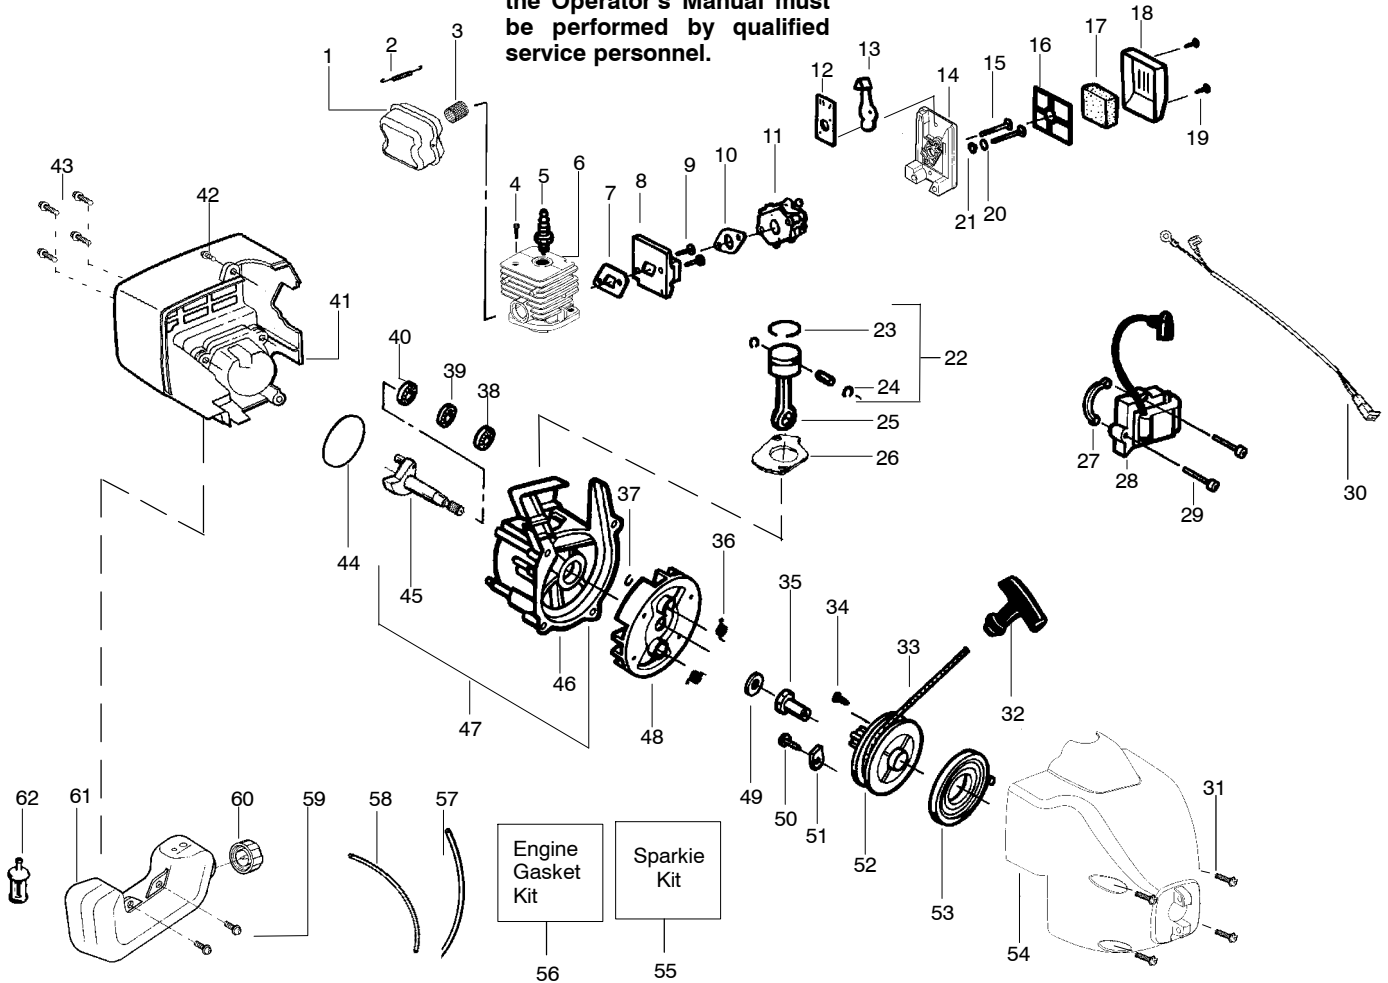

TYPE 3

WARNING
All repairs, adjustments and maintenance not described in the Operator's Manual must be performed by qualified service personnel.

Ref.	Part No.	Description	Ref.	Part No.	Description	Ref.	Part No.	Description
1.	530071390	Kit - Muffler (incl. 2,3)	23.	530055120	Ring-Piston	46.	530012491	Assy-Crankcase (Incl. 38-40)
2.	530042088	Spring-Muffler	24.	530015162	Ret.-Piston Pin	47.	530071337	Assy-C'case & C'shaft (Incl. 37,45,46)
3.	530071391	Screen-Spark Arrestor	25.	530069615	Kit-Conn. Rod Ass'y.	48.	530069886	Assy-Flywheel
4.	530015953	Screw-Cylinder	26.	530069616	Gasket-Cylinder (Kit)	49.	530015828	Washer-Flat
5.	Champion	Spark Plug (RCJ6Y)	27.	530036145	Spacer-Module	50.	530015775	Screw
6.	530069757	Kit - Cylinder	28.	530039211	Module-Ignition	51.	530053985	Retainer-Pulley
7.	530069616	Gasket-Cyl./Carb.(Kit)	29.	530015954	Screw	52.	530071536	Kit-Starter Pulley (Incl. 34)
8.	530069758	Kit - Carb. Adaptor	30.	530047278	Assy-Switch Wire	53.	530042086	Spring-Starter
9.	530016014	Screw	31.	530015810	Screw	54.	530071526	Assy. - Fan Housing
10.	530069616	Gasket-Carb. (Kit)	32.	530027569	Handle-Starter	55.	507475326	Kit-Sparkie (Incl. spring term. & boot)
11.	---	Kit - Carburetor Ass'y (WA-226)	33.	530071542	Kit - Rope	56.	530069616	Kit-Engine Gasket (Incl. 7,10,26,44)
	530071635	(WT-631)	34.	530016326	Screw	57.	530069216	Kit-Fuel Line(large)
12.	530038747	Plate-Choke Mounting	35.	530027953	Coupling-Drive	58.	530069247	Kit-Fuel Line(small)
13.	530035499	Shutter-Choke	36.	530023817	Spring-Starter Dog	59.	530016379	Retainer-Tank
14.	530052431	Box-Air	37.	530015941	Retain. Ring-C'shaft	60.	530014347	Assy-Fuel Cap
15.	530015887	Screw	38.	530055728	Bearing-Outer	61.	530056731	Assy-Fuel Tank (Incl. cap, lines,filter)
16.	530036569	Plate - Filter Support	39.	530071615	Kit-C'case Seal	62.	530095646	Assy-Fuel Pickup
17.	530036575	Air Filter- Foam	40.	530032125	Bearing-Inner			
18.	530054414	Cover-Air Filter	41.	530056548	Shroud-Rear			
19.	530015892	Screw	42.	530015886	Screw			
20.	530015852	Spacer-Choke	43.	530015810	Screw			
21.	530015254	Washer	44.	530071535	O-Ring-C'case/Shrd (Kit)			
22.	530069987	Kit - Piston (Incl. 23, 24 & Pin)	45.	530012413	Assy-Crankshaft			

✓ = NEW PART NUMBER FOR THIS IPL

* = REFER TO THE SERVICE REFERENCE INDICATED FOR MORE INFORMATION. (LOCATED AT END OF IPL)