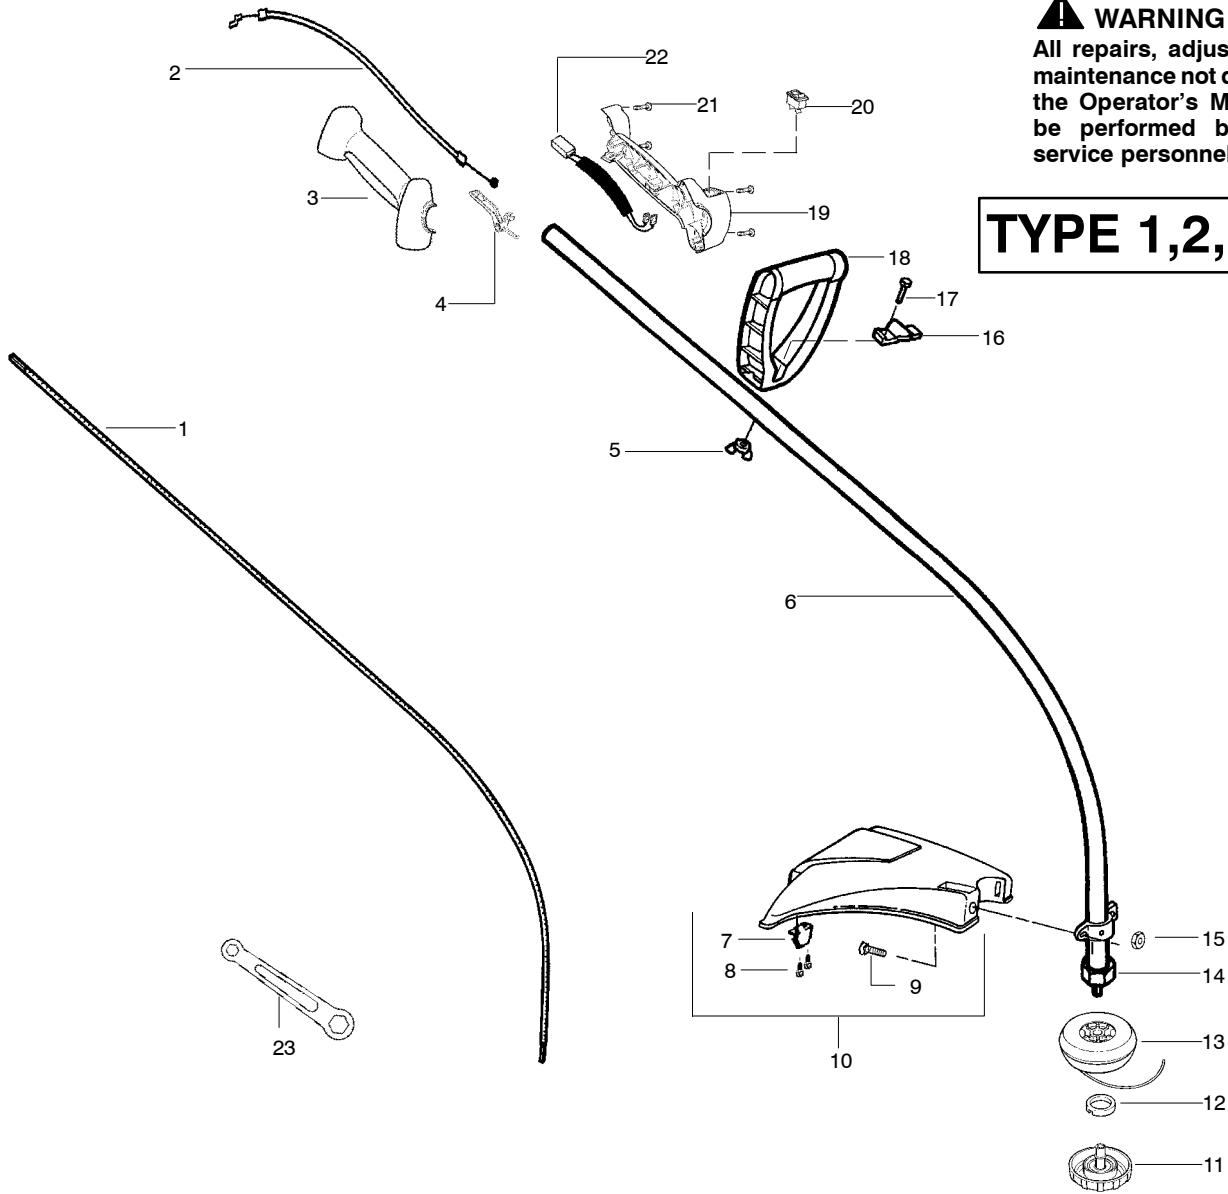

⚠ WARNING
 All repairs, adjustments and maintenance not described in the Operator's Manual must be performed by qualified service personnel.

TYPE 1,2,3,4

Ref.	Part No.	Description	Ref.	Part No.	Description
1.	530053614	Shaft-Flex	17.	530015820	Bolt-Handle/Shield
2.	530055159	Assy-Throttle Cable	18.	530094673	Handle-Assist
3.	530054990	Hsg.-Throttle (Right)	19.	530056425	Hsg.-Throttle (Left)
4.	530038682	Trigger	20.	530069572	Kit-Switch
5.	530016118	Wingnut-Handle/Shield	21.	530016179	Screw
6.	530071538	Kit-Drive Shaft Hsg. Assy.	22.	530049072	Assy-Front Wire
7.	530052287	Limiters-Line	23.	530056401	Wrench
8.	530015814	Screw-Line Limiter		Not Shown	
9.	530015820	Bolt-Handle/Shield			
10.	530071724	Kit-Shield Ass'y. (Incl. 7,8,9 & 15)			
11.	530054222	Assy-Cap		-	Operator Manual
12.	530403949	Guide-Line		530163952	Scan
13.	530095935	Assy.-Wound hub		530163953	Euro
14.	530094543	Dust Cup		530163954	Slov.
15.	530015197	Nut		530056462	Decal-Shaft Warning
16.	530094847	Clamp-Handle		530038973	Decal-Handle Space

✓ = NEW PART NUMBER FOR THIS IPL

* = REFER TO THE SERVICE REFERENCE INDICATED FOR MORE INFORMATION. (LOCATED AT END OF IPL)

TYPE 1

WARNING
 All repairs, adjustments and maintenance not described in the Operator's Manual must be performed by qualified service personnel.